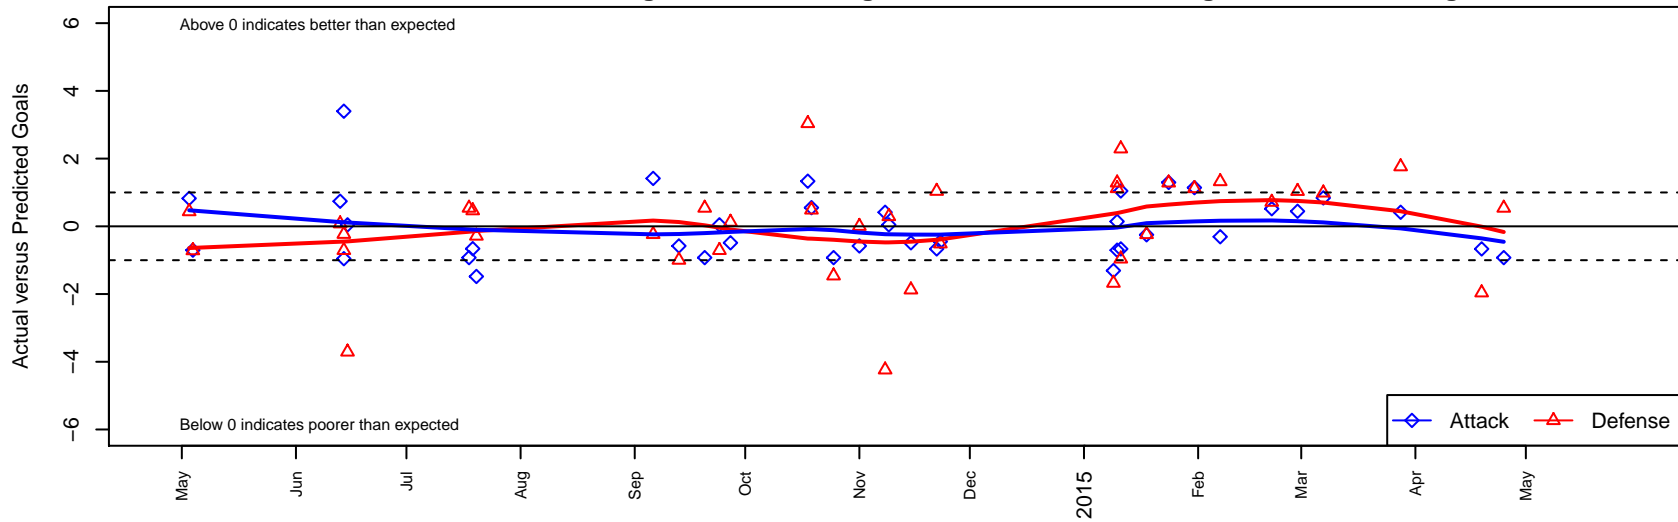

WPFC White B01

Washington Premier FC
 Tacoma, WA
 B01 total strength=1136
 attack=3.33 defense=3.08
 fall league = RCL B01 Div 1
 spr league = Win RCL B01 Div 2

alt names used:
 WASHINGTON PREMIER FC WPFC B01 WHI
 WPFC B01 White
 WPFC B01 White
 WPFC B01 White
 WPFC B01 White
 WPFC B01 White

WPFC White B01
 Dots are actual minus expected GF (blue circles) and GA (red triangles).
 Blue line is smoothed change in attack strength. Red is smoothed change in defense strength.

**attack and defense variance (black dot)
relative to other teams
and top 10 in region**