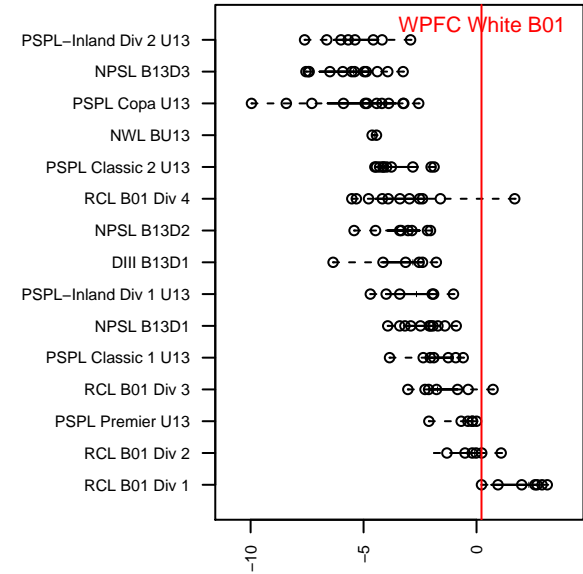

**attack and defense rating
relative to others at age
and all opponents in last 13 months**